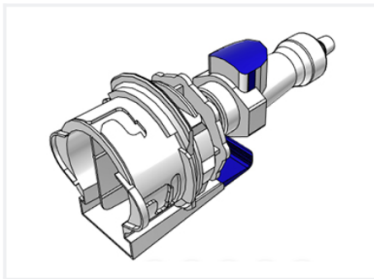

CV VALUE

Cv~0.77 max (1/4" hose barb)

Cv~1.1 max (3/8" hose barb)

Cv~1.2 max (1/2" hose barb)

Cv values are based on gpm and psi, and lpm and bar (shown in parentheses).

— Bodies (3)

AQDC17004

1/4 Hose Barb AseptiQuik DC Body